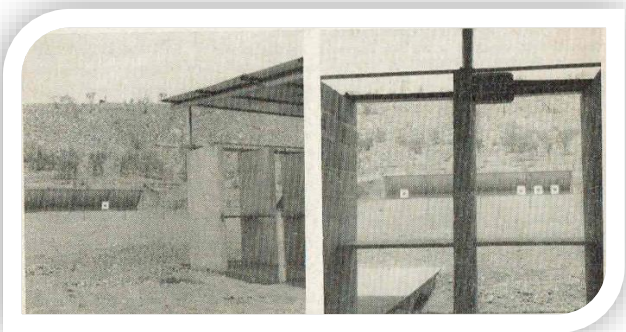

INTERESTING PHOTOS

....from the Past

Ipswich Pistol Club

Mt Isa Pistol Club

Top left: Angle shot of end of shooting bays at Mount Isa Pistol Club, showing 25 metre and 50 metre ranges and steel wall behind the back-stop. Top Right: Full view of the precision range showing construction of the shooting bays, concrete block, and the steel benches. Bottom Left: View of the mound of spoil bulldozed out of the hill, showing the shooting bays and storage sheds. An estimate of the amount of rock shifted can be had by the height of the steps leading up from the car park. Bottom Right: The turning targets which were yet to be finished. This too gives some idea of the substantial nature of the whole structure.