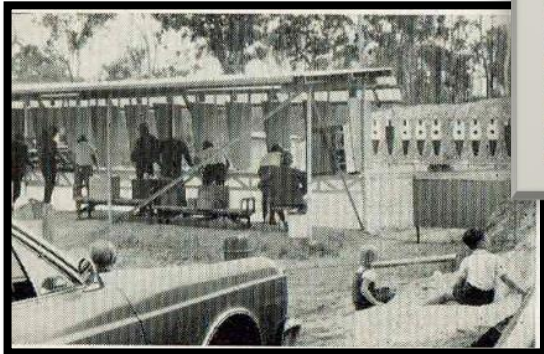

INTERESTING PHOTOS

....from the Past

Ipswich Pistol Club

Mt Isa Pistol Club

Top left: Angle shot of end of shooting bays at Mount Isa Pistol Club, showing 25 metre and 50 metre ranges and steel wall behind the back-stop. Top Right: Full view of the precision range showing construction of the shooting bays, concrete block, and the steel benches. Bottom Left: View of the mound of spoil bulldozed out of the hill, showing the shooting bays and storage sheds. An estimate of the amount of rock shifted can be had by the height of the steps leading up from the car park. Bottom Right: The turning targets which were yet to be finished. This too gives some idea of the substantial nature of the whole structure.