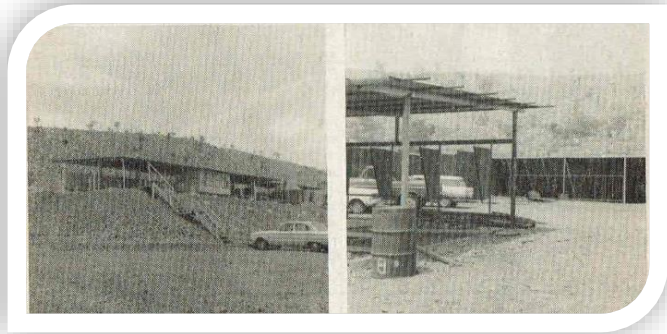

INTERESTING PHOTOS

....from the Past

Ipswich Pistol Club

Mt Isa Pistol Club

Top left: Angle shot of end of shooting bays at Mount Isa Pistol Club, showing 25 metre and 50 metre ranges and steel wall behind the back-stop. Top Right: Full view of the precision range showing construction of the shooting bays, concrete block, and the steel benches. Bottom Left: View of the mound of spoil bulldozed out of the hill, showing the shooting bays and storage sheds. An estimate of the amount of rock shifted can be had by the height of the steps leading up from the car park. Bottom Right: The turning targets which were yet to be finished. This too gives some idea of the substantial nature of the whole structure.