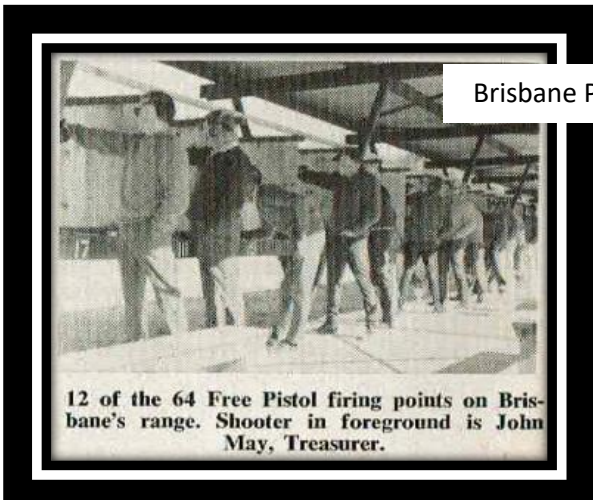

INTERESTING PHOTOS

....from the Past

Ipswich Pistol Club

Mt Isa Pistol Club

Top left: Angle shot of end of shooting bays at Mount Isa Pistol Club, showing 25 metre and 50 metre ranges and steel wall behind the back-stop. Top Right: Full view of the precision range showing construction of the shooting bays, concrete block, and the steel benches. Bottom Left: View of the mound of spoil bulldozed out of the hill, showing the shooting bays and storage sheds. An estimate of the amount of rock shifted can be had by the height of the steps leading up from the car park. Bottom Right: The turning targets which were yet to be finished. This too gives some idea of the substantial nature of the whole structure.