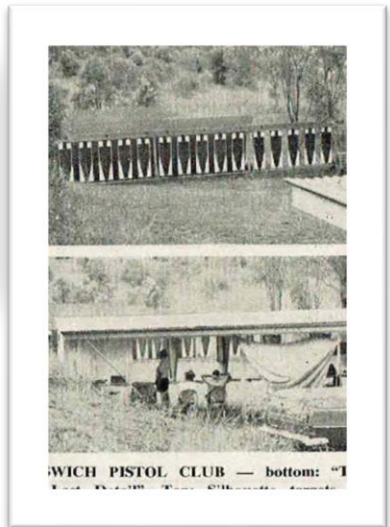

INTERESTING PHOTOS

....from the Past

Ipswich Pistol Club

Mt Isa Pistol Club

Top left: Angle shot of end of shooting bays at Mount Isa Pistol Club, showing 25 metre and 50 metre ranges and steel wall behind the back-stop. Top Right: Full view of the precision range showing construction of the shooting bays, concrete block, and the steel benches. Bottom Left: View of the mound of spoil bulldozed out of the hill, showing the shooting bays and storage sheds. An estimate of the amount of rock shifted can be had by the height of the steps leading up from the car park. Bottom Right: The turning targets which were yet to be finished. This too gives some idea of the substantial nature of the whole structure.