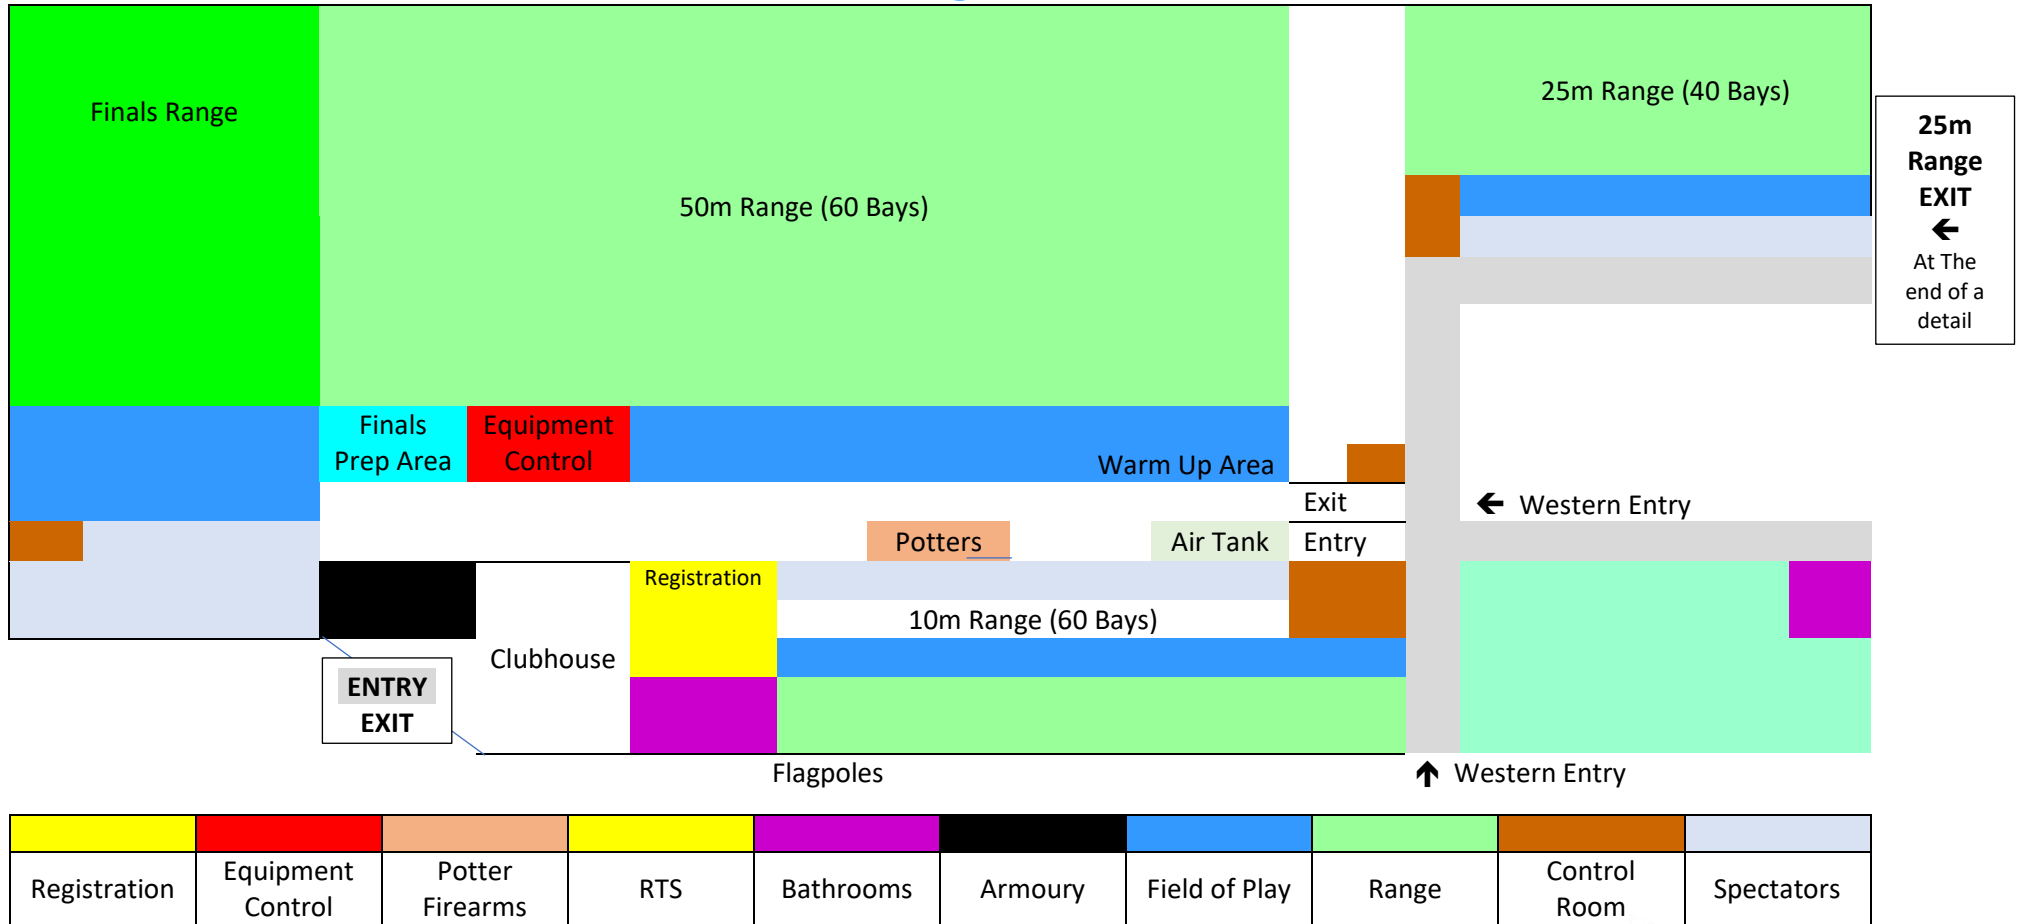

# Brisbane International Shooting Centre – PA Nationals 2024

Please Note: Entry with guns is through the Western door entry – no guns or gun cases in the clubhouse

ALWAYS HAVE YOUR EYE ON YOUR GUN CASE OR LOCK IT AWAY!